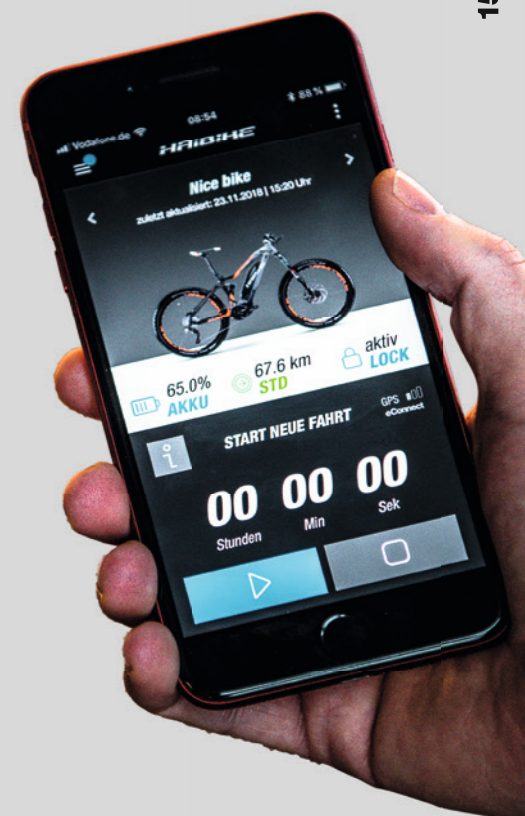

Free update for the eConnect 2.0 App

The eConnect app is available in eight languages (German, English, French, Spanish, Italian, Czech, Polish and Dutch) for iOS and Android devices.

FLYON
All HAIBIKE models of the FLYON range are equipped with eConnect.